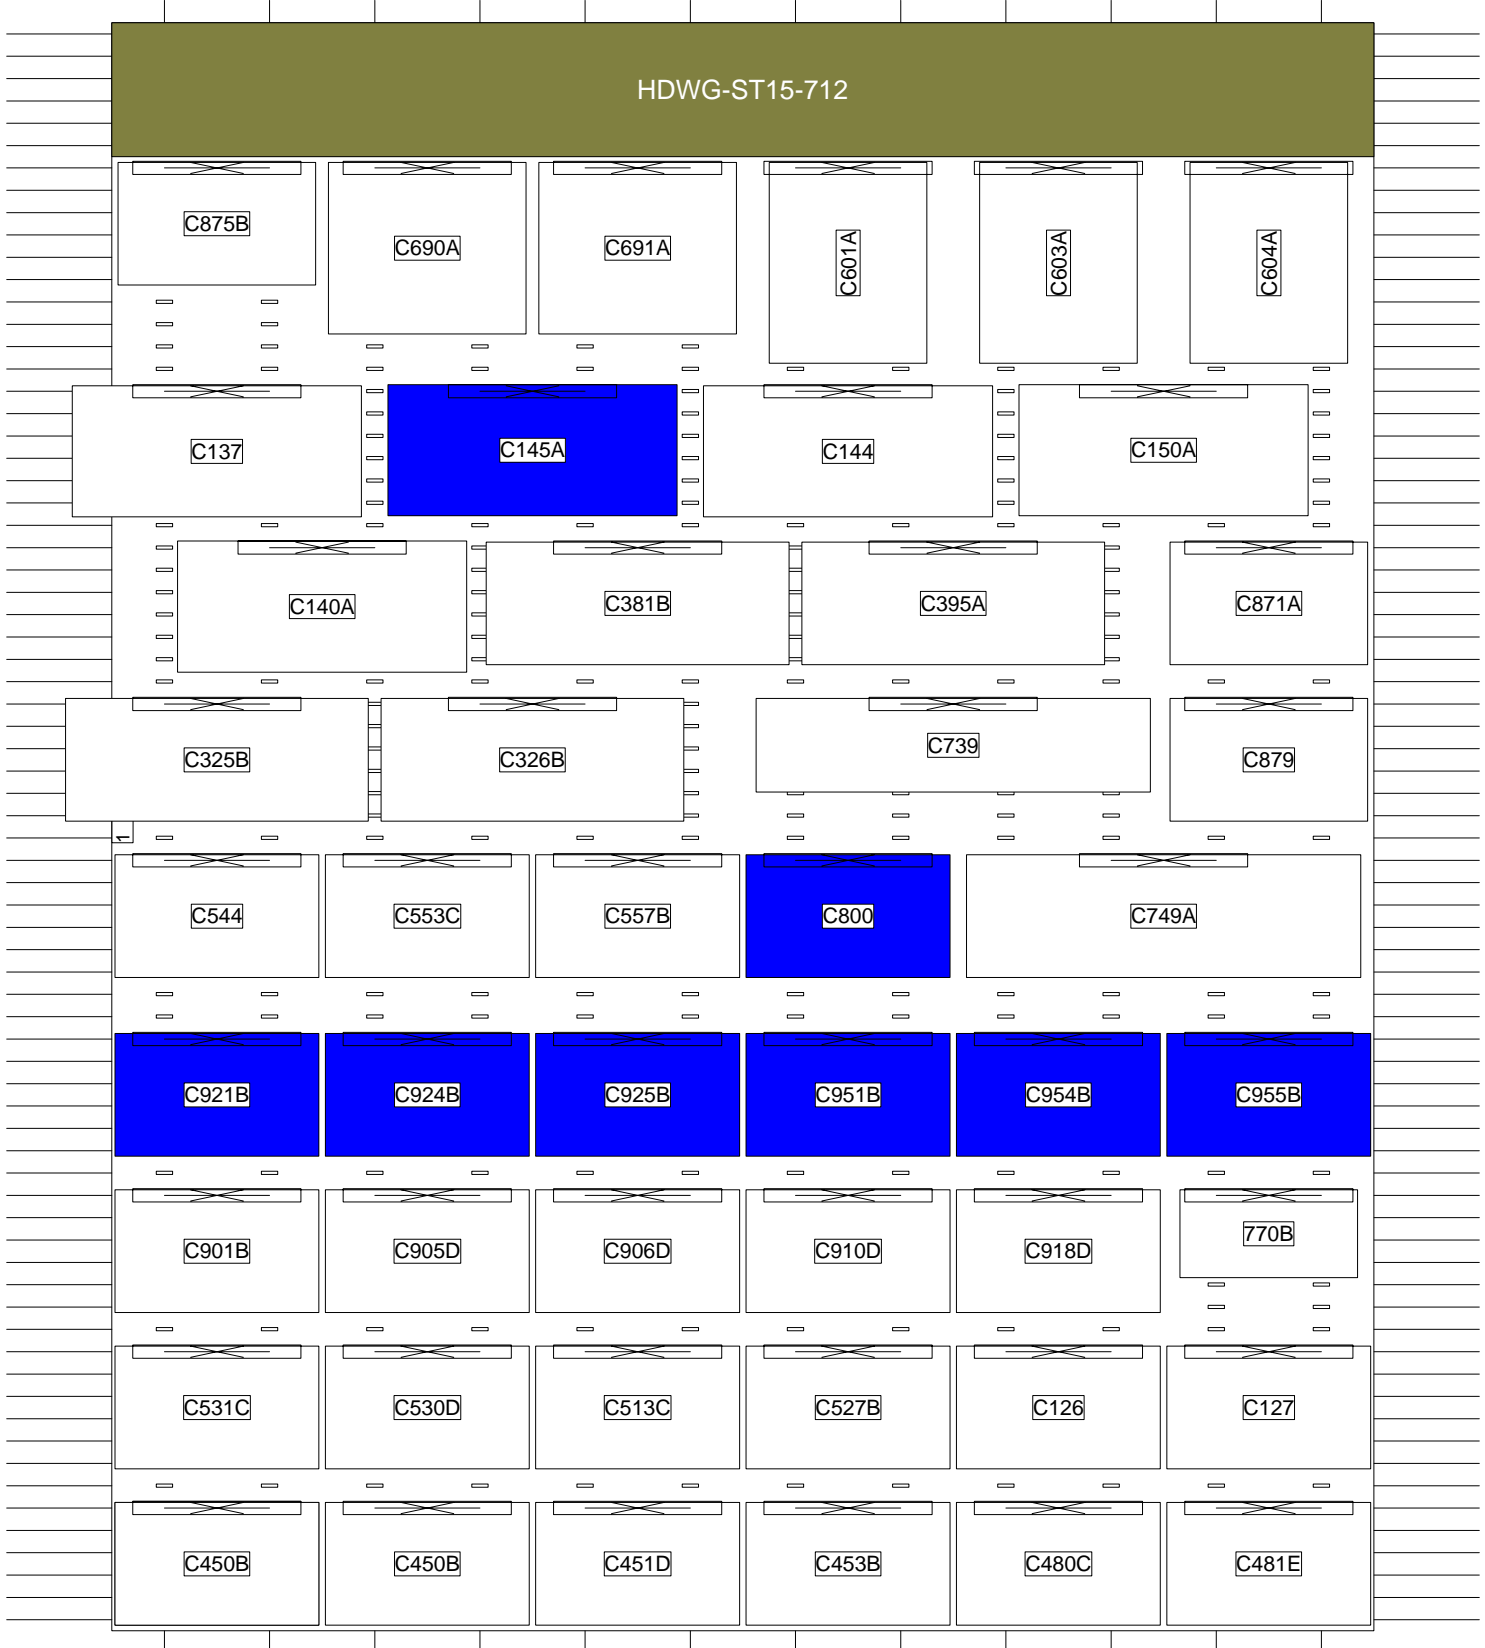

wet n wild 12" x 72" Carded

2017 Independents (L&R) Planogram

HDWG-ST15-712

September 19, 2016